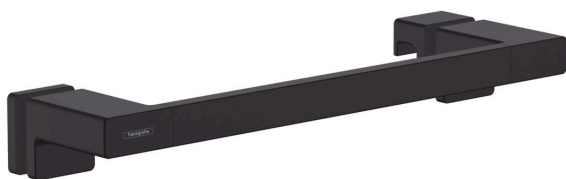

AddStoris

Shower door handle

Surfaces: **Matt Black** Article Number: **41759670**

Description

product features

- material: metal
- material holder: metal
- fixed
- length: 398 mm
- with mounting material
- thickness of glass: 6 - 12 mm
- concealed fastening
- drilling distance: 350 mm
- diameter drill hole: 6 mm
- can be used simultaneously as a bath towel holder

Design awards

reddot winner 2021

Product image